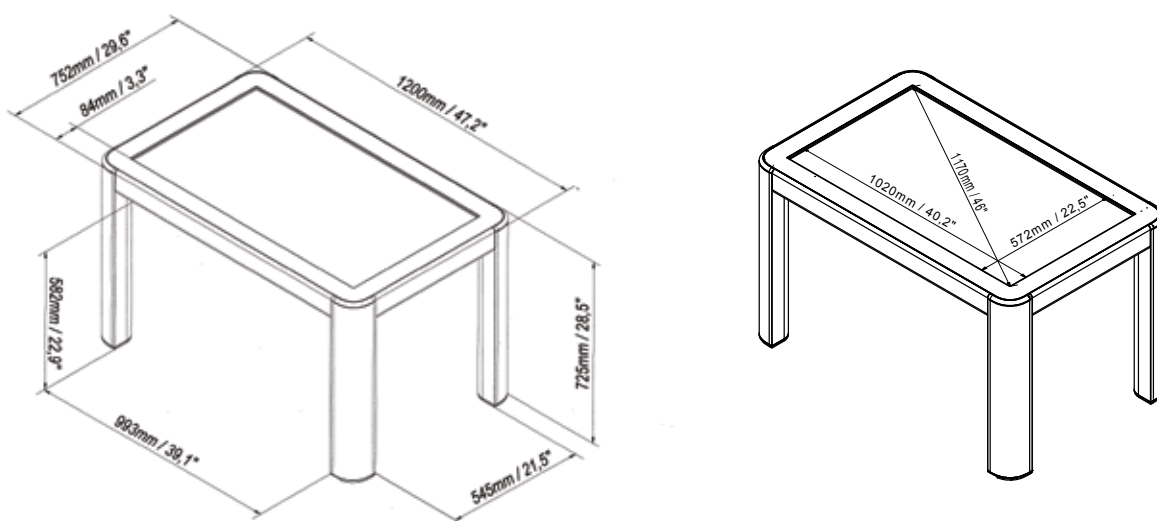

MINIMUM COMPUTER REQUIREMENTS

Operating Systems	Microsoft Windows Embedded Standard 7
Internet	Internet access required – wireless or wired

INSTALLATION

ActivTable

It is recommended that the ActivTable is installed by a Certified Promethean Installer. 2 people will be required to install the ActivTable. A keyboard and mouse will be required for set up (not supplied). For optimum performance, Promethean recommends the ActivTable is installed away from direct lighting or sunlight. Components supplied and minimum specifications stated have been tested and are required for optimal performance. Use of components not supplied by Promethean or not meeting minimum specifications may impact performance and affect warranty. Contact your Promethean partner or visit www.Prometheankb.com for more information.

UPGRADE AND ACCESSORY OPTIONS

Headphone Accessory Kit

Allows up to 6 users to use headphones, users will hear the same audio. Accessory kit will include 6 wired headphones and 2 x headphone socket splitters.

WARRANTY AND SUPPORT[†]

ActivTable

For Promethean Warranty Information please visit: www.PrometheanWorld.com/ActivCare
Online support for all Promethean Products available at: www.PrometheanKB.com

TECHNICAL DRAWING

ActivTable S5 07/12 V1.2