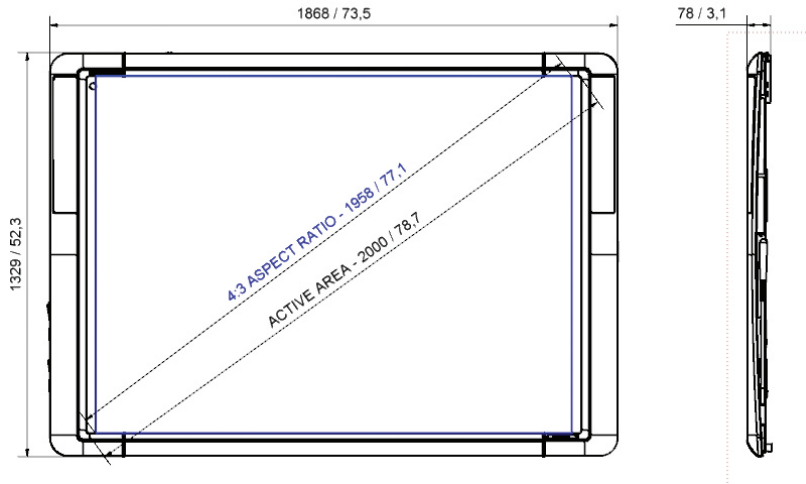

#### ActivWand 50

Wireless, battery-free and extended reach input device for the ActivBoard – 540mm (21.2in) in length; "left click", cursor and hover, just like a mouse

---

### TECHNICAL DRAWING

ActivBoard 378 Pro

ActivBoard 387 Pro

ActivBoard 395 Pro

ActivBoard Systems/Boards SS 11/11 V2.0 US

©2011 Promethean Limited. All rights reserved. Promethean Ltd. is owner of a number of trademarks in several jurisdictions across the world. Any third-party product and company names are mentioned for identification purposes only and may be trademarks of their respective owners. <sup>1</sup>Applicable Terms and Conditions for warranty and support available at [www.PrometheanWorld.com/ActivCare](http://www.PrometheanWorld.com/ActivCare). All dimensions +/- 5mm (0.2in). All weights +/- 0.9kg (2lb). Product Specifications are subject to change without notice. [www.PrometheanWorld.com](http://www.PrometheanWorld.com)

### ACTIVBOARD SPECIFICATIONS BY MODEL

Model	ActivBoard 378 Pro	ActivBoard 387 Pro	ActivBoard 395 Pro
ActivBoard Size	78in	87in	95in
Resolution	12800 x 9200	14600 x 9200	17200 x 9200
Screen Formats	4:3	16:10	16:9
Overall Dimensions	1868mm x 1329mm (73.5in x 52.3in)	2105mm x 1329mm (82.9in x 52.3in)	2412mm x 1329mm (95in x 52in)
Active Area Dimensions	1628mm x 1175mm (64in x 46in)	1865mm x 1175mm (73in x 46in)	2172mm x 1175mm (86in x 46in)
Active Area Diagonal	2000mm (78.7in)	2196mm (86.5in)	2462mm (96.9in)
Actual Image Diagonal	1958mm (77.1in)	2193mm (86.4in)	2397mm (94.4in)
Board Weight	28kg (61.7lb)	31kg (68.3lb)	35kg (77.1lb)
Packed Weight	43kg (94.7lb)	47kg (103.6lb)	52kg (114.6lb)
Packed Dimensions	2025mm x 1500mm x 110mm (79.9in x 59in x 4.3in)	2270mm x 1500mm x 110mm (89.4in x 59in x 4.3in)	2570mm x 1500mm x 110mm (101.1in x 59in x 4.3in)