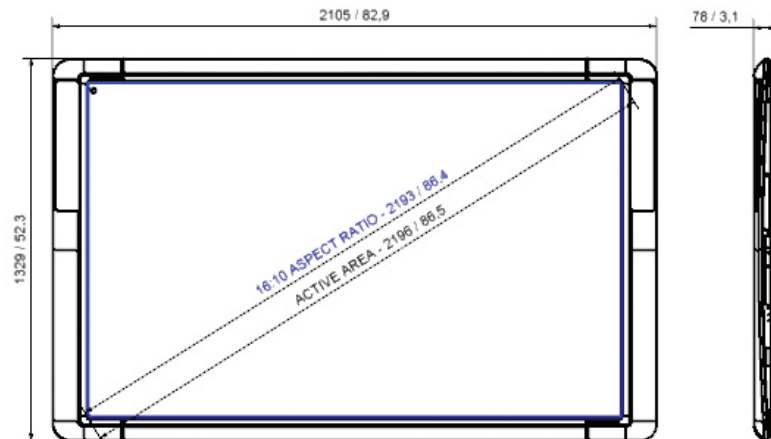

#### ActivWand 50

Wireless, battery-free and extended reach input device for the ActivBoard – 540mm (21.2in) in length; "left click", cursor and hover, just like a mouse

---

### TECHNICAL DRAWING

ActivBoard 378 Pro

ActivBoard 387 Pro

ActivBoard 395 Pro

ActivBoard Systems/Boards SS 11/11 V2.0 US

©2011 Promethean Limited. All rights reserved. Promethean Ltd. is owner of a number of trademarks in several jurisdictions across the world. Any third-party product and company names are mentioned for identification purposes only and may be trademarks of their respective owners. <sup>1</sup>Applicable Terms and Conditions for warranty and support available at [www.PrometheanWorld.com/ActivCare](http://www.PrometheanWorld.com/ActivCare). All dimensions +/- 5mm (0.2in). All weights +/- 0.9kg (2lb). Product Specifications are subject to change without notice. [www.PrometheanWorld.com](http://www.PrometheanWorld.com)

### ACTIVBOARD SPECIFICATIONS BY MODEL

Model	ActivBoard 378 Pro	ActivBoard 387 Pro	ActivBoard 395 Pro
ActivBoard Size	78in	87in	95in
Resolution	12800 x 9200	14600 x 9200	17200 x 9200
Screen Formats	4:3	16:10	16:9
Overall Dimensions	1868mm x 1329mm (73.5in x 52.3in)	2105mm x 1329mm (82.9in x 52.3in)	2412mm x 1329mm (95in x 52in)
Active Area Dimensions	1628mm x 1175mm (64in x 46in)	1865mm x 1175mm (73in x 46in)	2172mm x 1175mm (86in x 46in)
Active Area Diagonal	2000mm (78.7in)	2196mm (86.5in)	2462mm (96.9in)
Actual Image Diagonal	1958mm (77.1in)	2193mm (86.4in)	2397mm (94.4in)
Board Weight	28kg (61.7lb)	31kg (68.3lb)	35kg (77.1lb)
Packed Weight	43kg (94.7lb)	47kg (103.6lb)	52kg (114.6lb)
Packed Dimensions	2025mm x 1500mm x 110mm (79.9in x 59in x 4.3in)	2270mm x 1500mm x 110mm (89.4in x 59in x 4.3in)	2570mm x 1500mm x 110mm (101.1in x 59in x 4.3in)