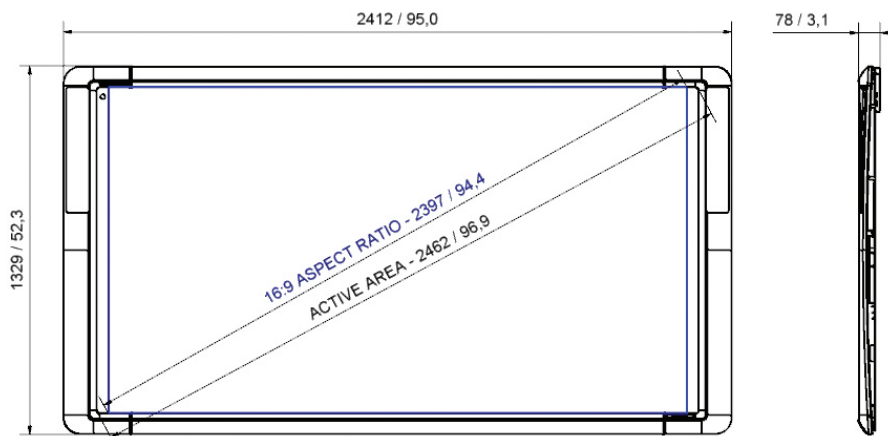

#### ActivWand 50

Wireless, battery-free and extended reach input device for the ActivBoard – 540mm (21.2in) in length; "left click", cursor and hover, just like a mouse

---

### TECHNICAL DRAWING

ActivBoard 378 Pro

ActivBoard 387 Pro

ActivBoard 395 Pro

ActivBoard Systems/Boards SS 11/11 V2.0 US

©2011 Promethean Limited. All rights reserved. Promethean Ltd. is owner of a number of trademarks in several jurisdictions across the world. Any third-party product and company names are mentioned for identification purposes only and may be trademarks of their respective owners. <sup>1</sup>Applicable Terms and Conditions for warranty and support available at [www.PrometheanWorld.com/ActivCare](http://www.PrometheanWorld.com/ActivCare). All dimensions +/- 5mm (0.2in). All weights +/- 0.9kg (2lb). Product Specifications are subject to change without notice. [www.PrometheanWorld.com](http://www.PrometheanWorld.com)

### ACTIVBOARD SPECIFICATIONS BY MODEL

Model	ActivBoard 378 Pro	ActivBoard 387 Pro	ActivBoard 395 Pro
ActivBoard Size	78in	87in	95in
Resolution	12800 x 9200	14600 x 9200	17200 x 9200
Screen Formats	4:3	16:10	16:9
Overall Dimensions	1868mm x 1329mm (73.5in x 52.3in)	2105mm x 1329mm (82.9in x 52.3in)	2412mm x 1329mm (95in x 52in)
Active Area Dimensions	1628mm x 1175mm (64in x 46in)	1865mm x 1175mm (73in x 46in)	2172mm x 1175mm (86in x 46in)
Active Area Diagonal	2000mm (78.7in)	2196mm (86.5in)	2462mm (96.9in)
Actual Image Diagonal	1958mm (77.1in)	2193mm (86.4in)	2397mm (94.4in)
Board Weight	28kg (61.7lb)	31kg (68.3lb)	35kg (77.1lb)
Packed Weight	43kg (94.7lb)	47kg (103.6lb)	52kg (114.6lb)
Packed Dimensions	2025mm x 1500mm x 110mm (79.9in x 59in x 4.3in)	2270mm x 1500mm x 110mm (89.4in x 59in x 4.3in)	2570mm x 1500mm x 110mm (101.1in x 59in x 4.3in)